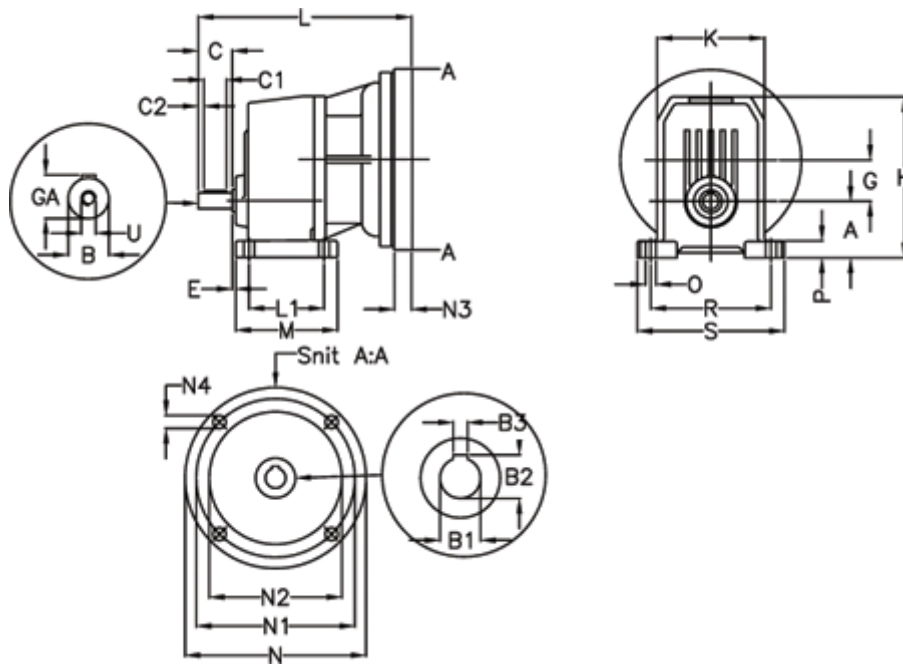

Article number: 40550501291225
 Description: Single Stage Helical Gear
 S 501-12,9-P71B5

Measures

A = 82	E = 25.5	M = 190.0	R = 225
B = 38	F = 10x8x60	N = 160	S = 270
B1 = 14	G = 73.5	N1 = 130	U = M12
B2 = 16.3	GA = 41.0	N2 = 110	
B3 = 5	H = 278.5	N3 = -	
C = 80	K = 185	N4 = M8x16	
C1 = 60	L = 314	O = 18	
C2 = 10	L1 = 145.0	P = 25.0	